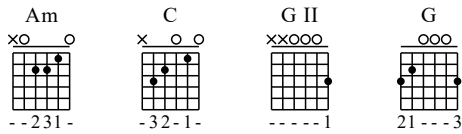

# Running Wild - Chamber of Lies

(Exercício)

Moderate ♩ = 120

Am C G II Am

## Executar a melodia

Am C G II Am

27